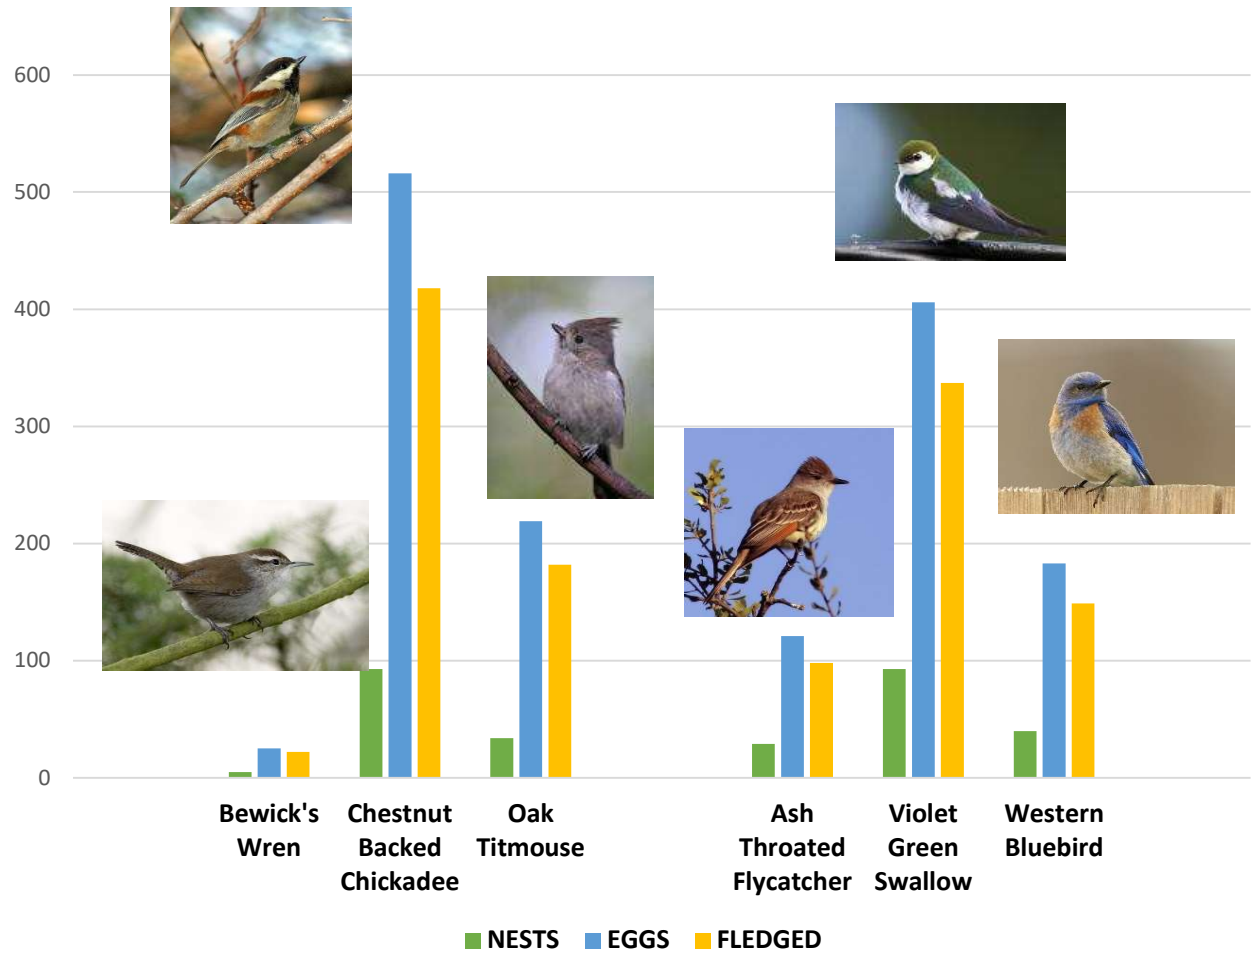

**QUAIL HOLLOW NESTBOX PROJECT  
CUMULATIVE STATISTICS  
2002-2019**

TYPE	SPECIES	NESTS	EGGS	FLEDGED	UNHATCHED	DEAD CHICKS
<b>Woodland</b>						
	Bewick's Wren	5	25	22	3	1
	Chestnut Backed Chickadee	93	516	418	73	12
	Oak Titmouse	34	219	182	29	8
<b>Meadow</b>						
	Ash Throated Flycatcher	29	121	98	13	8
	Violet Green Swallow	93	406	337	54	13
	Western Bluebird	40	183	149	18	18
<b>TOTALS</b>		<b>294</b>	<b>1,470</b>	<b>1,206</b>	<b>190</b>	<b>60</b>